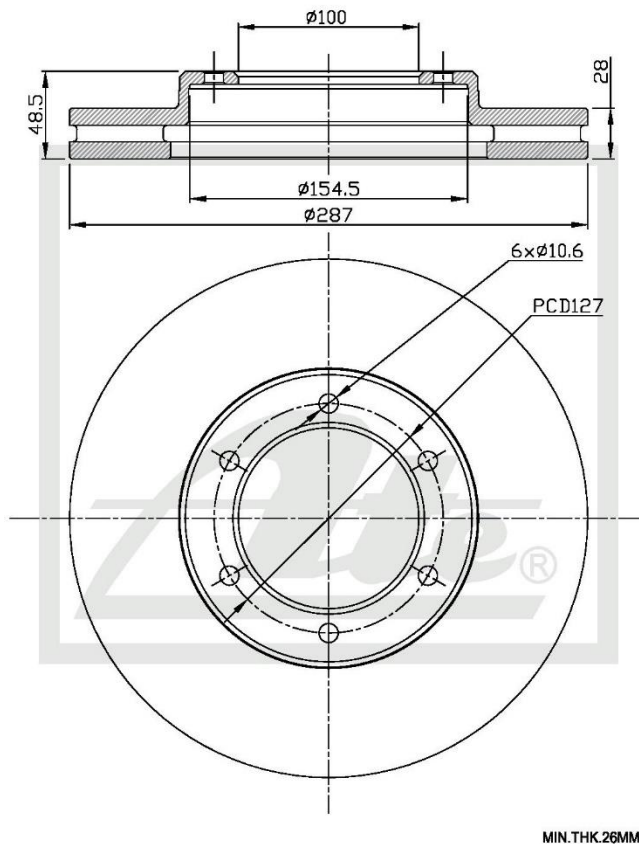

NEW PART NUMBER

Drawing

Details of New Part

Brake Disc – Front

Product Dimensions

Diameter – 287mm

Thickness – 28mm

Height – 48.5mm

PCD – 127mm

Spigot – 100mm

Package Dimensions

Weight – 8000g

L – 323.68mm

W – 323.68mm

H – 58.4mm